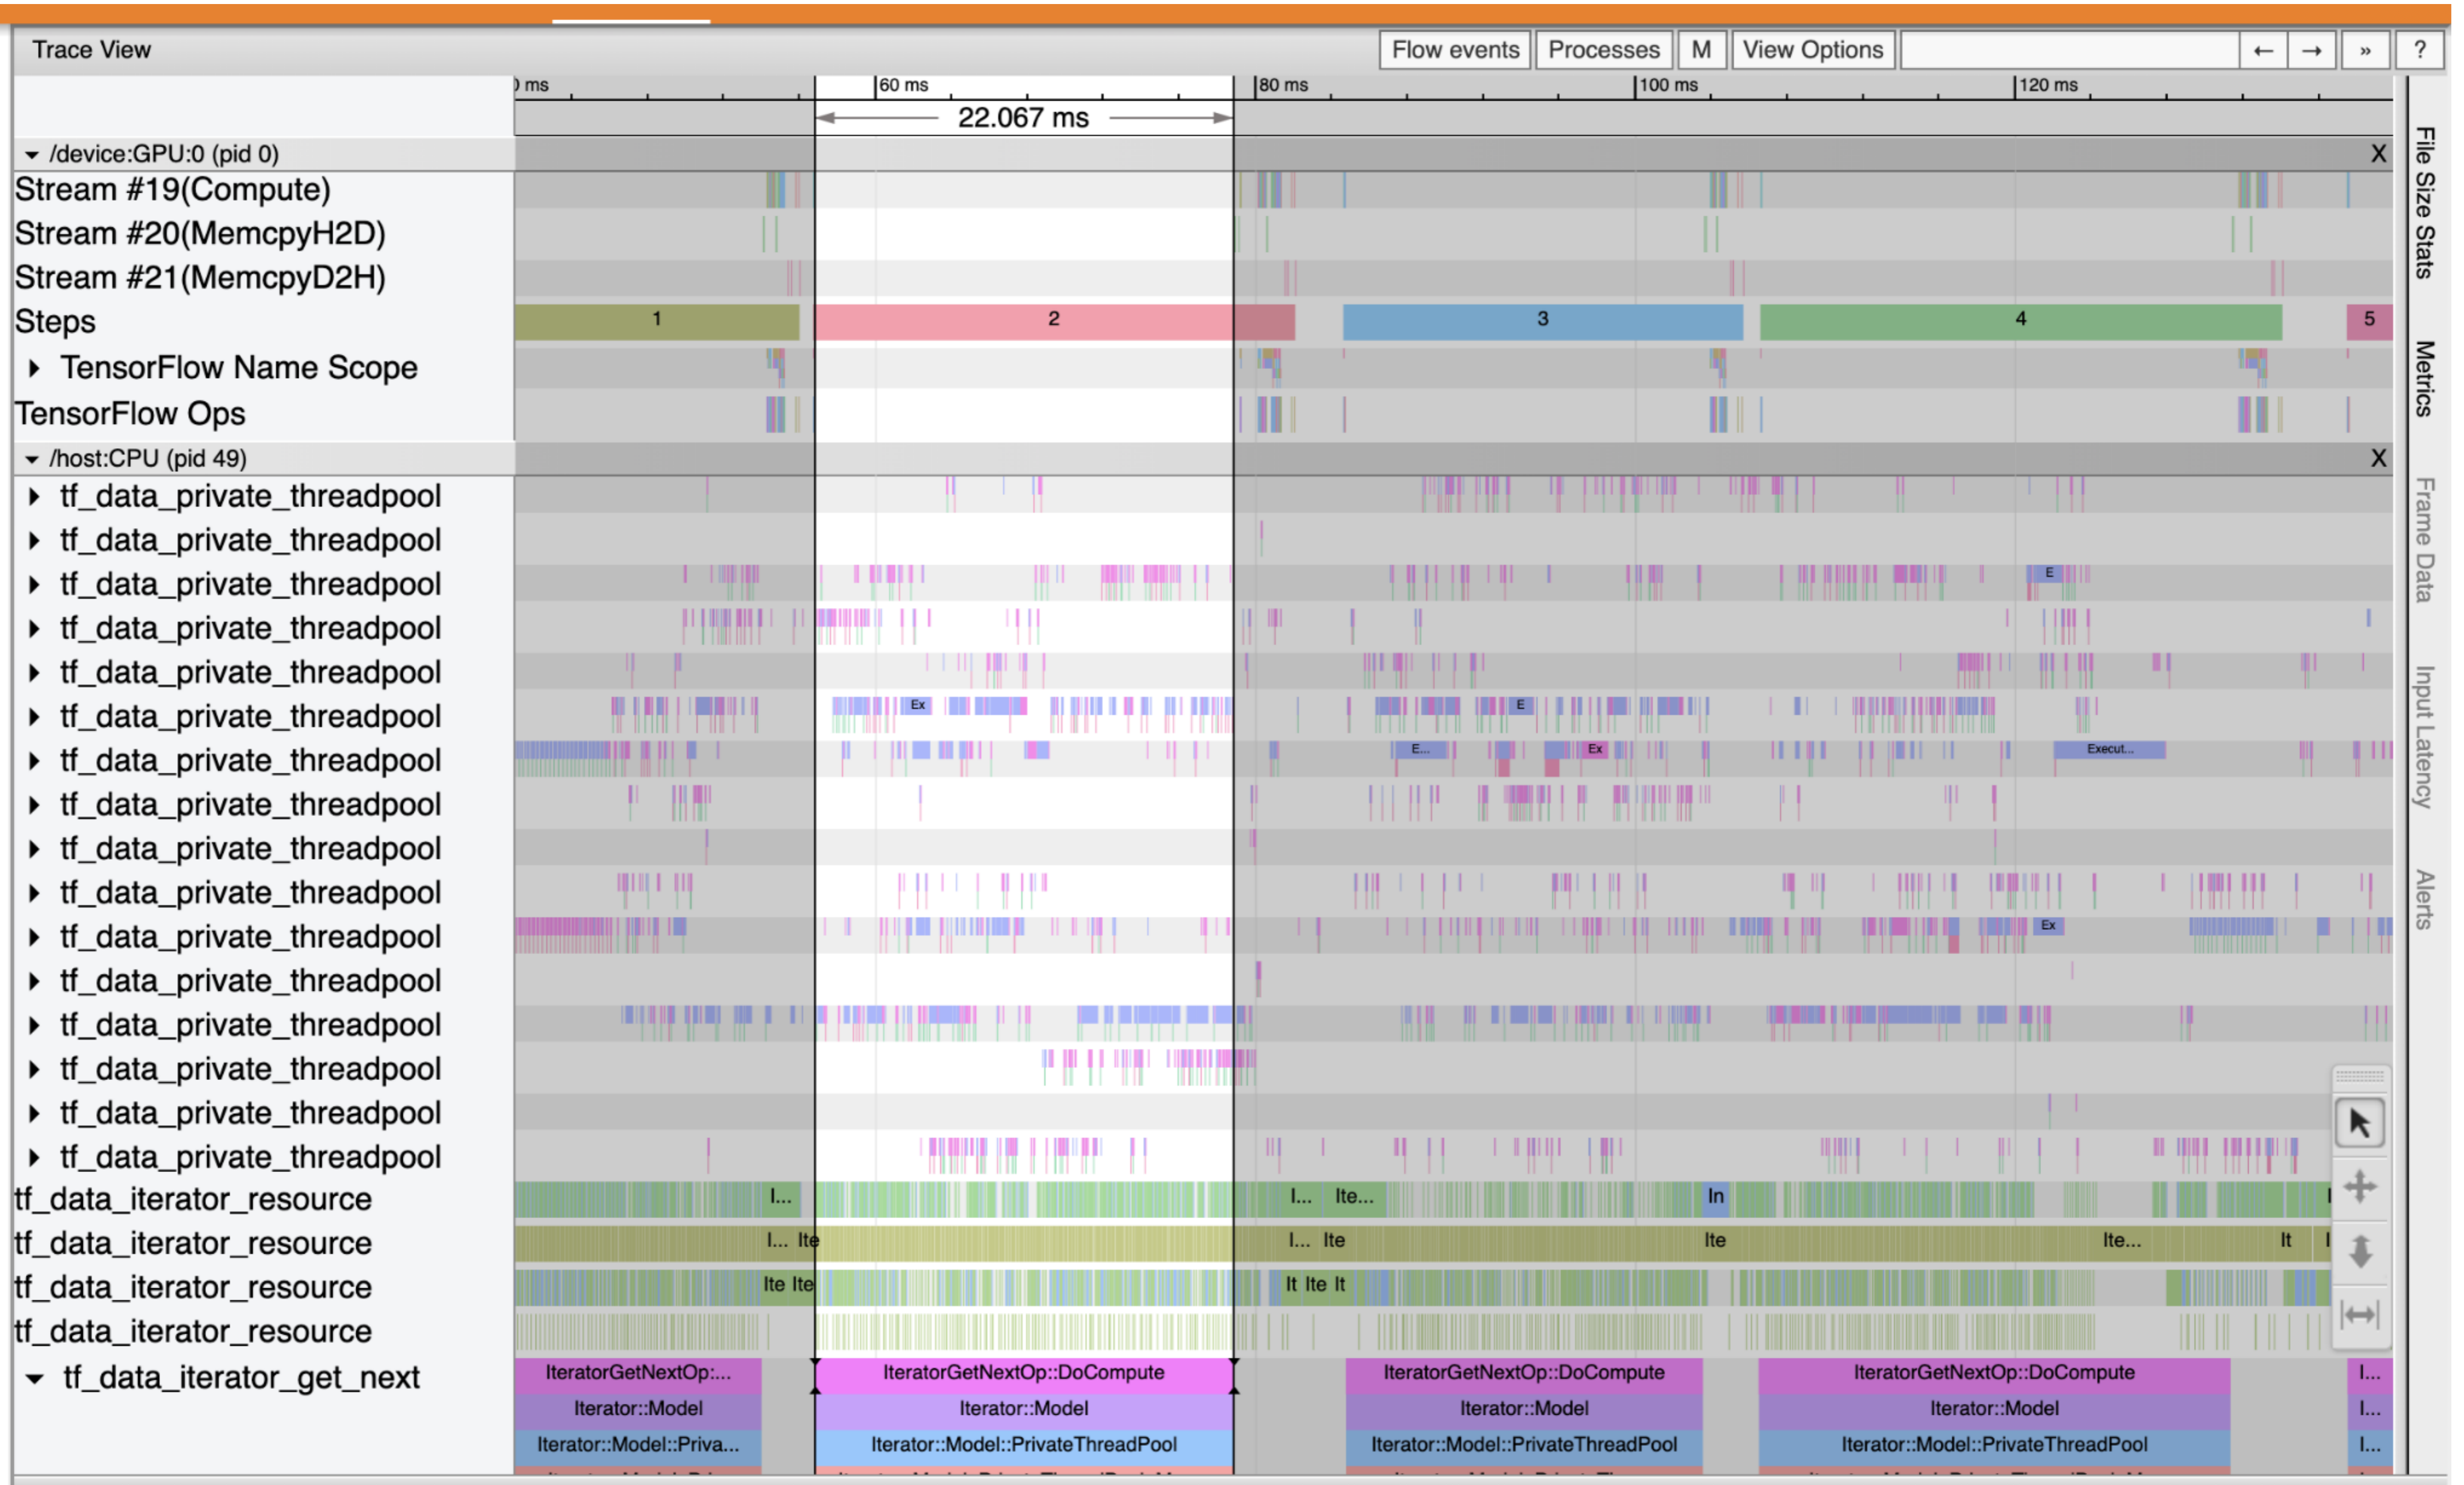

DOWNLOAD

Pytorch-cpu-threads

Pytorch-cpu-threads

DOWNLOAD

TorchScript model inference. The following figure shows different \hat{A} ...